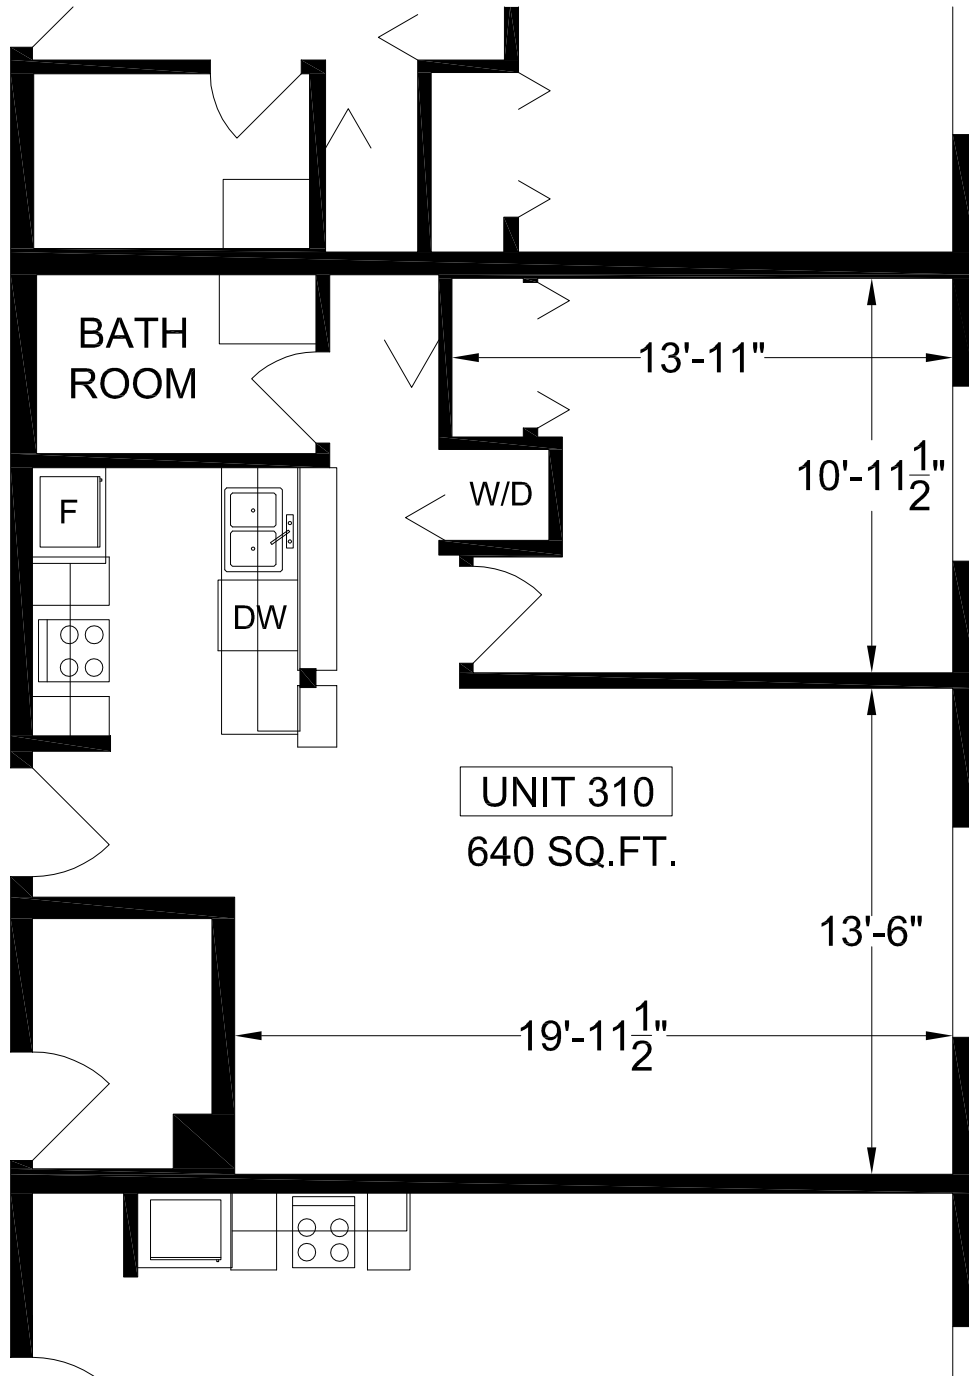

3RD FLOOR
493 BURNSIDE E. ROAD
VICTORIA BC

PREPARED FOR
MIDTOWN MEWS
WAI WING MEW AND
CHEW'S T.V. & STEREO LTD.
493 BURNSIDE RD
VICTORIA BC

M MEASURE MASTERS
VANCOUVER ISLAND - COMMERCIAL
3034 WESTDOWNE ROAD
VICTORIA BC V8R 5G2
TEL 250 472 2653 FAX 250 472 2683